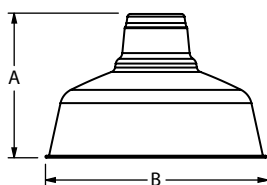

CONOCO (FCC)

**Formerly called "The Circle B"*

Available in 10"-15" size shades

- ✓ Powder Coat Finishes
- ✓ Porcelain Finishes
- ✓ Natural Finishes

SHADE CODE	HEIGHT (A)	DIAMETER (B)
FCC10	1.75"	10"
FCC12	1.75"	12"
FCC15	2.25"	15"

DOMINION (SBD)

**Formerly called "The District"*

Available in 12"-16" size shades

- ✓ Powder Coat Finishes
- ✓ Porcelain Finishes

SHADE CODE	HEIGHT (A)	DIAMETER (B)
SBD12	5.25"	12"
SBD14	6"	14"
SBD16	6.75"	16"

DINO (WHD)

**Formerly called "The Drake"*

Available in 12"-14" size shades

- ✓ Powder Coat Finishes
- ✓ Porcelain Finishes
- ✓ Natural Finishes

SHADE CODE	HEIGHT (A)	DIAMETER (B)
WHD12	7.75"	12"
WHD14	8.5"	14"

ESSO (WHE)

**Formerly called "The Eclipse"*

Available in 8"-10" size shades

- ✓ Powder Coat Finishes
- ✓ Porcelain Finishes
- ✓ Natural Finishes

SHADE CODE	HEIGHT (A)	DIAMETER (B)
WHE8	5.25"	8"
WHE10	6.5"	10"