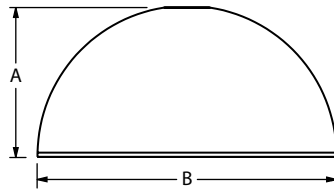

DOMINION (SBD)

**Formerly called "The District"*

Available in 12"-16" size shades

- ✓ Powder Coat Finishes
- ✓ Porcelain Finishes

SHADE CODE	HEIGHT (A)	DIAMETER (B)
SBD12	5.25"	12"
SBD14	6"	14"
SBD16	6.75"	16"

DINO (WHD)

**Formerly called "The Drake"*

Available in 12"-14" size shades

- ✓ Powder Coat Finishes
- ✓ Porcelain Finishes
- ✓ Natural Finishes

SHADE CODE	HEIGHT (A)	DIAMETER (B)
WHD12	7.75"	12"
WHD14	8.5"	14"

ESSO (WHE)

**Formerly called "The Eclipse"*

Available in 8"-10" size shades

- ✓ Powder Coat Finishes
- ✓ Porcelain Finishes
- ✓ Natural Finishes

SHADE CODE	HEIGHT (A)	DIAMETER (B)
WHE8	5.25"	8"
WHE10	6.5"	10"

LOCKE (DBL)**Formerly called "The Loma"*

Available in 12"-36" size shades

- ✓ Powder Coat Finishes
- ✓ Porcelain Finishes*
- ✓ Natural Finishes*

**NOTE: 20"-36" shades not available in porcelain or natural finishes*