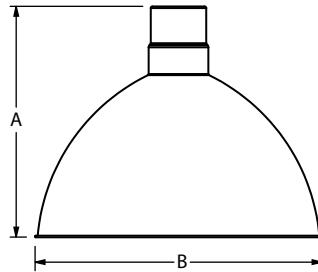

SINCLAIR (SBS)**Formerly called "The Skylark"*

Available in 10"-16" size shades

- ✓ Powder Coat Finishes
- ✓ Porcelain Finishes
- ✓ Natural Finishes

SHADE CODE	HEIGHT (A)	DIAMETER (B)
SBS10	3.25"	10"
SBS12	3.25"	12"
SBS14	3.25"	14"
SBS16	3.25"	16"

SEASIDE (RWS)**Formerly called "The Starfire"*

Available in 12"-16" size shades

- ✓ Powder Coat Finishes
- ✓ Porcelain Finishes
- ✓ Natural Finishes

SHADE CODE	HEIGHT (A)	DIAMETER (B)
RWS12	5.75"	12"
RWS14	6.25"	14"
RWS16	7"	16"

STERLING (DCS)**Formerly called "The Summit"*

Available in 12"-16" size shades

- ✓ Powder Coat Finishes
- ✓ Porcelain Finishes

SHADE CODE	HEIGHT (A)	DIAMETER (B)
DCS12	5.75"	12"
DCS14	6.25"	14"
DCS16	7"	16"

WILCOX (DBW)**Formerly called "The Wesco"*

Available in 8"-20" size shades

- ✓ Powder Coat Finishes
- ✓ Porcelain Finishes
- ✓ Natural Finishes*

*NOTE: 16"-20" shades not available in brass finishes

SHADE CODE	HEIGHT (A)	DIAMETER (B)
DBW8	8.25"	8"
DBW10	9"	10"
DBW12	9.75"	12"
DBW14	11.25"	14"
DBW16	12.75"	16"
DBW20	16.3"	20"