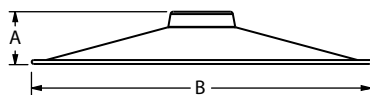

AERO (SBA)

**Formerly called "The Astro"*

Available in 12"-16" size shades

- ✓ Powder Coat Finishes
- ✓ Porcelain Finishes
- ✓ Natural Finishes

SHADE CODE	HEIGHT (A)	DIAMETER (B)
SBA12	6.25"	12"
SBA14	7"	14"
SBA16	7.75"	16"

CONOCO (FCC)

**Formerly called "The Circle B"*

Available in 10"-15" size shades

- ✓ Powder Coat Finishes
- ✓ Porcelain Finishes
- ✓ Natural Finishes

SHADE CODE	HEIGHT (A)	DIAMETER (B)
FCC10	1.75"	10"
FCC12	1.75"	12"
FCC15	2.25"	15"

DOMINION (SBD)

**Formerly called "The District"*

Available in 12"-16" size shades

- ✓ Powder Coat Finishes
- ✓ Porcelain Finishes

SHADE CODE	HEIGHT (A)	DIAMETER (B)
SBD12	5.25"	12"
SBD14	6"	14"
SBD16	6.75"	16"