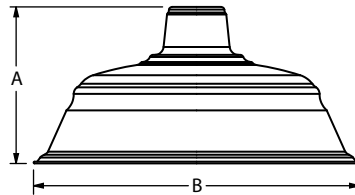

LOCKE (DBL)**Formerly called "The Loma"*

Available in 12"-36" size shades

- ✓ Powder Coat Finishes
- ✓ Porcelain Finishes*
- ✓ Natural Finishes*

**NOTE: 20"-36" shades not available in porcelain or natural finishes*

SHADE CODE	HEIGHT (A)	DIAMETER (B)
DBL12	6"	12"
DBL16	8"	16"
DBL20	10"	20"
DBL36	18"	36"

MARATHON (YDM)**Formerly called "The Maritime"*

Available in 12"-16" size shades

- ✓ Powder Coat Finishes
- ✓ Porcelain Finishes
- ✓ Natural Finishes

SHADE CODE	HEIGHT (A)	DIAMETER (B)
YDM12	3.5"	12"
YDM14	4.25"	14"
YDM16	5"	16"

BOMBER (WHB)**Formerly called "The Old Dixie"*

Available in 11"-17" size shades

- ✓ Powder Coat Finishes
- ✓ Porcelain Finishes
- ✓ Natural Finishes