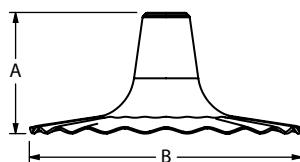

SHADE CODE	HEIGHT (A)	DIAMETER (B)
RWS12	5.75"	12"
RWS14	6.25"	14"
RWS16	7"	16"