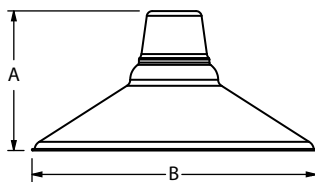

AERO (SBA)

**Formerly called "The Astro"*

Available in 12"-16" size shades

- ✓ Powder Coat Finishes
- ✓ Porcelain Finishes
- ✓ Natural Finishes

SHADE CODE	HEIGHT (A)	DIAMETER (B)
SBA12	6.25"	12"
SBA14	7"	14"
SBA16	7.75"	16"

CONOCO (FCC)

**Formerly called "The Circle B"*

Available in 10"-15" size shades

- ✓ Powder Coat Finishes
- ✓ Porcelain Finishes
- ✓ Natural Finishes

SHADE CODE	HEIGHT (A)	DIAMETER (B)
FCC10	1.75"	10"
FCC12	1.75"	12"
FCC15	2.25"	15"