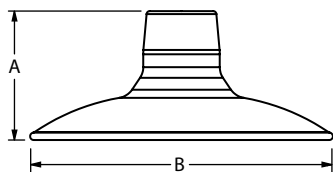

AERO (SBA)

**Formerly called "The Astro"*

Available in 12"-16" size shades

- ✓ Powder Coat Finishes
- ✓ Porcelain Finishes
- ✓ Natural Finishes

SHADE CODE	HEIGHT (A)	DIAMETER (B)
SBA12	6.25"	12"
SBA14	7"	14"
SBA16	7.75"	16"

CONOCO (FCC)

**Formerly called "The Circle B"*

Available in 10"-15" size shades

- ✓ Powder Coat Finishes
- ✓ Porcelain Finishes
- ✓ Natural Finishes

SHADE CODE	HEIGHT (A)	DIAMETER (B)
FCC10	1.75"	10"
FCC12	1.75"	12"
FCC15	2.25"	15"

DOMINION (SBD)

**Formerly called "The District"*

Available in 12"-16" size shades

- ✓ Powder Coat Finishes
- ✓ Porcelain Finishes

SHADE CODE	HEIGHT (A)	DIAMETER (B)
SBD12	5.25"	12"
SBD14	6"	14"
SBD16	6.75"	16"

DINO (WHD)

**Formerly called "The Drake"*

Available in 12"-14" size shades

- ✓ Powder Coat Finishes
- ✓ Porcelain Finishes
- ✓ Natural Finishes

SHADE CODE	HEIGHT (A)	DIAMETER (B)
WHD12	7.75"	12"
WHD14	8.5"	14"