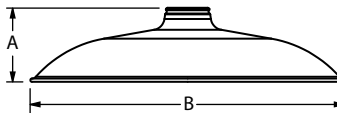

SHADE CODE	HEIGHT (A)	DIAMETER (B)
SBS10	3.25"	10"
SBS12	3.25"	12"
SBS14	3.25"	14"
SBS16	3.25"	16"

SEASIDE (RWS)

*Formerly called "The Starfire"

Available in 12"-16" size shades

- ✓ Powder Coat Finishes
- ✓ Porcelain Finishes
- ✓ Natural Finishes