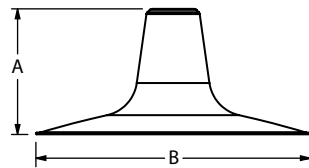

STERLING (DCS)

*Formerly called "The Summit"

Available in 12"-16" size shades

- ✓ Powder Coat Finishes
- ✓ Porcelain Finishes

SHADE CODE	HEIGHT (A)	DIAMETER (B)
DCS12	5.75"	12"
DCS14	6.25"	14"
DCS16	7"	16"

WILCOX (DBW)

*Formerly called "The Wesco"

Available in 8"-20" size shades

- ✓ Powder Coat Finishes
- ✓ Porcelain Finishes
- ✓ Natural Finishes*

*NOTE: 16"-20" shades not available in brass finishes