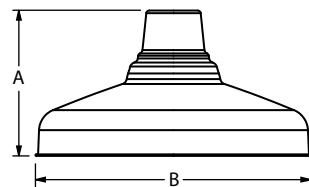

STERLING (DCS)**Formerly called "The Summit"*

Available in 12"-16" size shades

- ✓ Powder Coat Finishes
- ✓ Porcelain Finishes

SHADE CODE	HEIGHT (A)	DIAMETER (B)
DCS12	5.75"	12"
DCS14	6.25"	14"
DCS16	7"	16"

WILCOX (DBW)**Formerly called "The Wesco"*

Available in 8"-20" size shades

- ✓ Powder Coat Finishes
- ✓ Porcelain Finishes
- ✓ Natural Finishes*

*NOTE: 16"-20" shades not available in brass finishes

SHADE CODE	HEIGHT (A)	DIAMETER (B)
DBW8	8.25"	8"
DBW10	9"	10"
DBW12	9.75"	12"
DBW14	11.25"	14"
DBW16	12.75"	16"
DBW20	16.3"	20"

UNION (WHU)**Formerly called "The Universal"*

Available in 10"-16" size shades

- ✓ Powder Coat Finishes
- ✓ Porcelain Finishes
- ✓ Natural Finishes

SHADE CODE	HEIGHT (A)	DIAMETER (B)
WHU10	7"	10"
WHU12	7"	12"
WHU14	7.5"	14"
WHU16	8.5"	16"